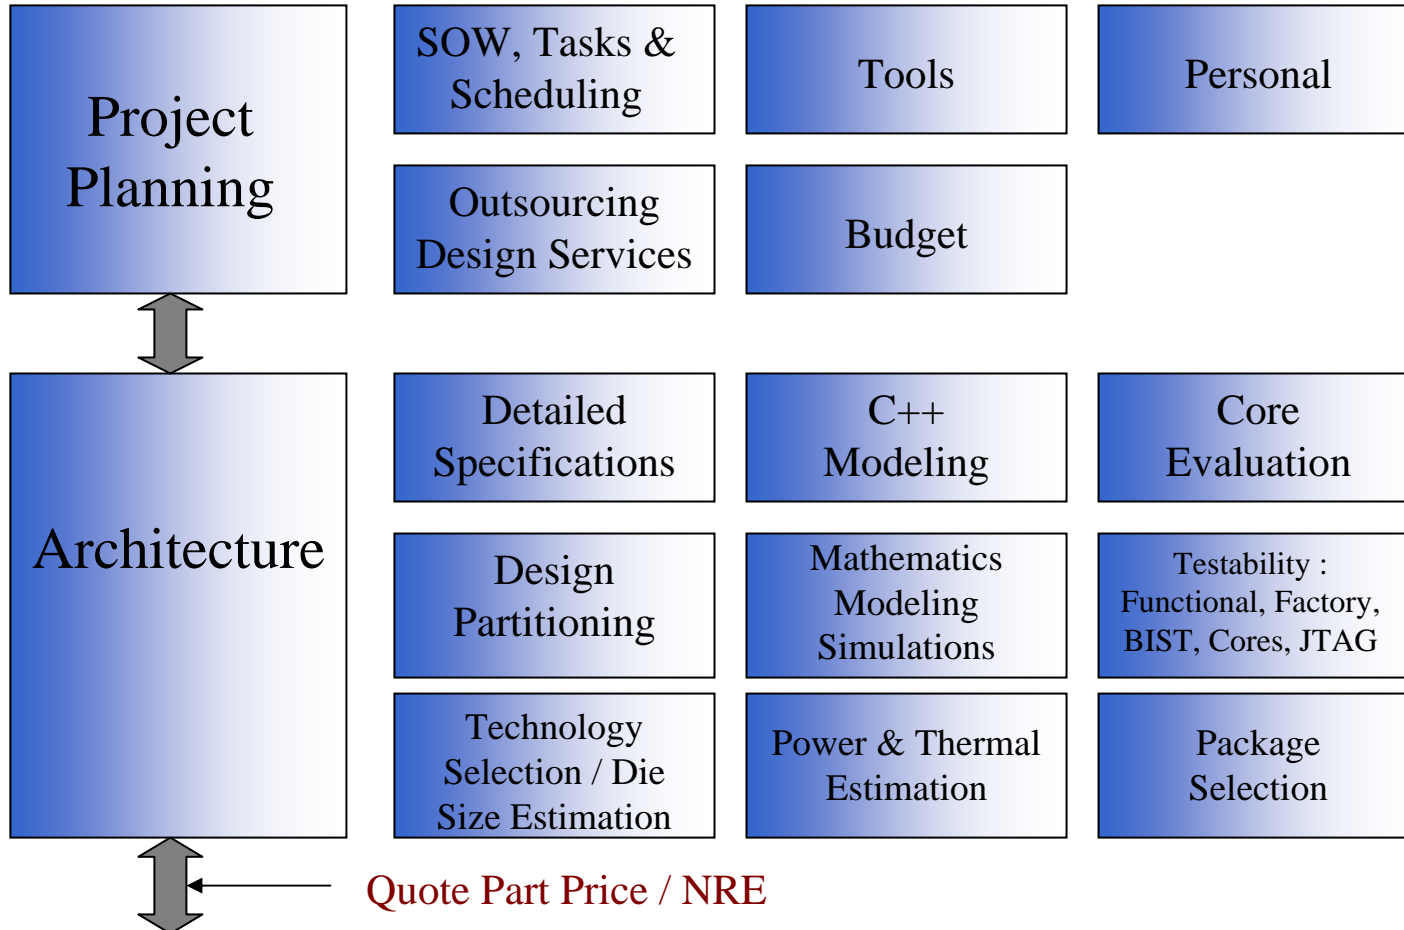

Flow & Tasks : ASIC / SOC; Structured ASIC

Vendor Selection - For Full Turn-Key ASIC Project
 (Base on Specification Platform)

Vendor Selection – RTL SignOff (Base on FPGA Platform)

Vendor Selection – RTL SignOff (Base on Simulation Platform)