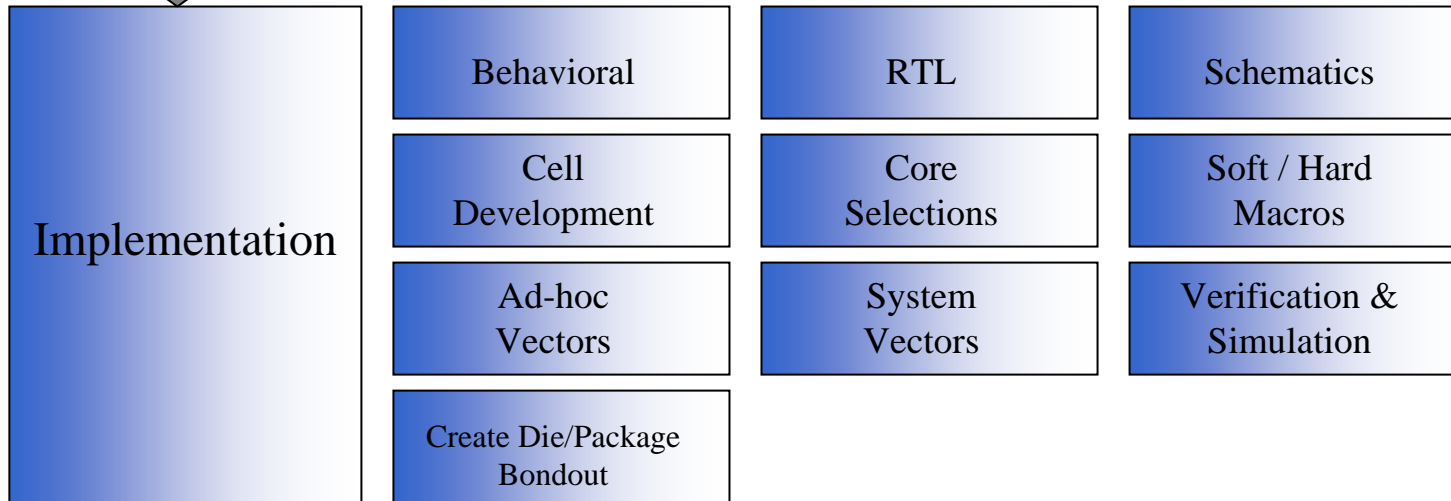

Flow & Tasks : ASIC / SOC; Structured ASIC

Vendor Selection - For Full Turn-Key ASIC Project
 (Base on Specification Platform)

Vendor Selection – RTL SignOff (Base on FPGA Platform)

Vendor Selection – RTL SignOff (Base on Simulation Platform)