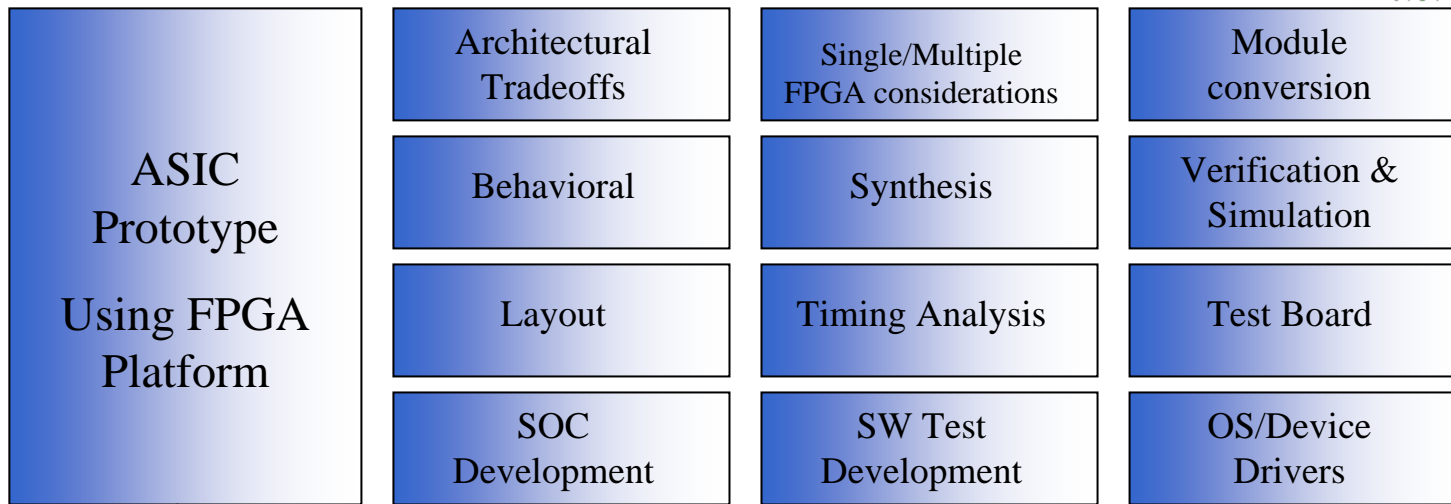

Flow & Tasks : ASIC / SOC; Structured ASIC

Vendor Selection - For Full Turn-Key ASIC Project
 (Base on Specification Platform)

Vendor Selection – RTL SignOff (Base on FPGA Platform)

Vendor Selection – RTL SignOff (Base on Simulation Platform)